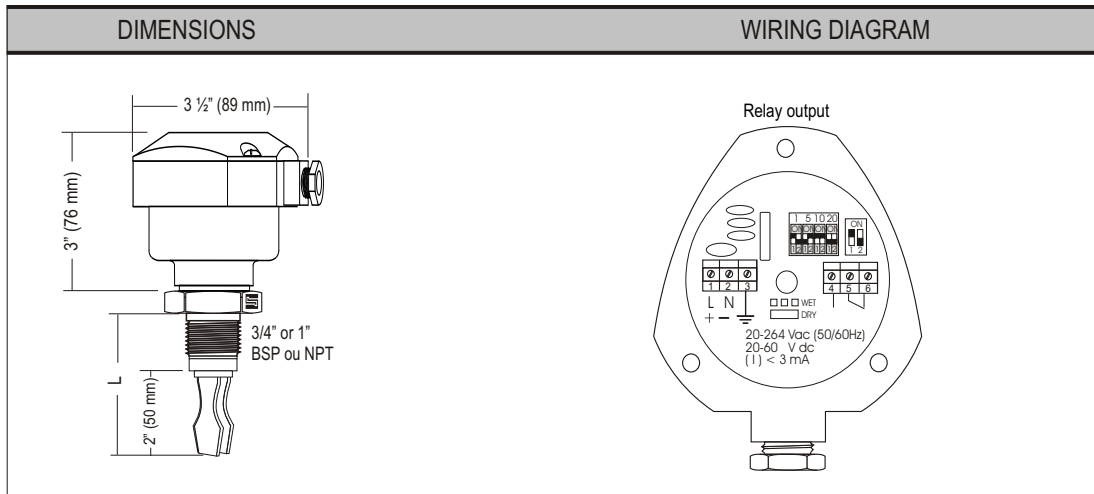

VTK-R Power Supply:
20-60VDC/20-264VAC
Output: Relay (SPDT)

For our sales office in New York, please call: (516) 935-8001 Fax: (516) 935-6001
www.sitron.com