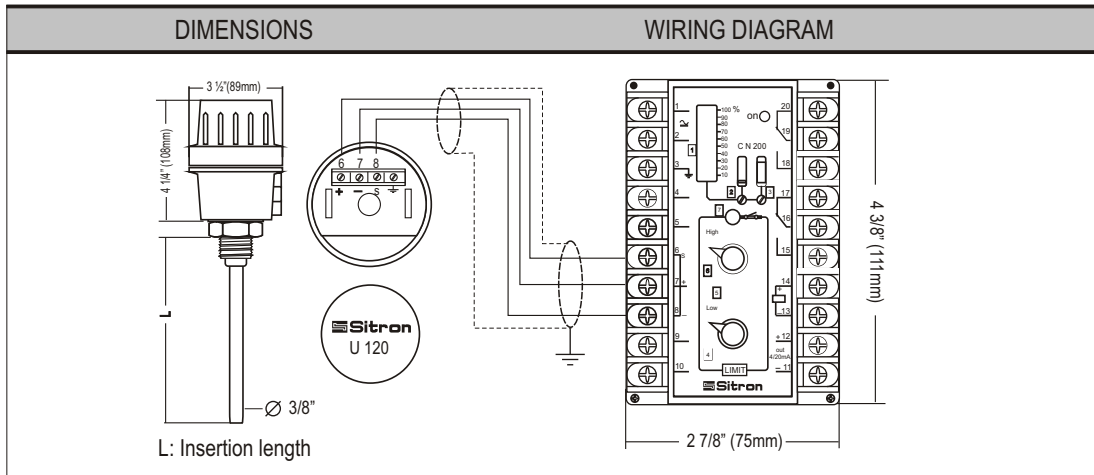

SC120 Probe
+ CN200 Transducer

For our sales office in New York, please call: (516) 935-8001 Fax: (516) 935-6001
www.sitron.com